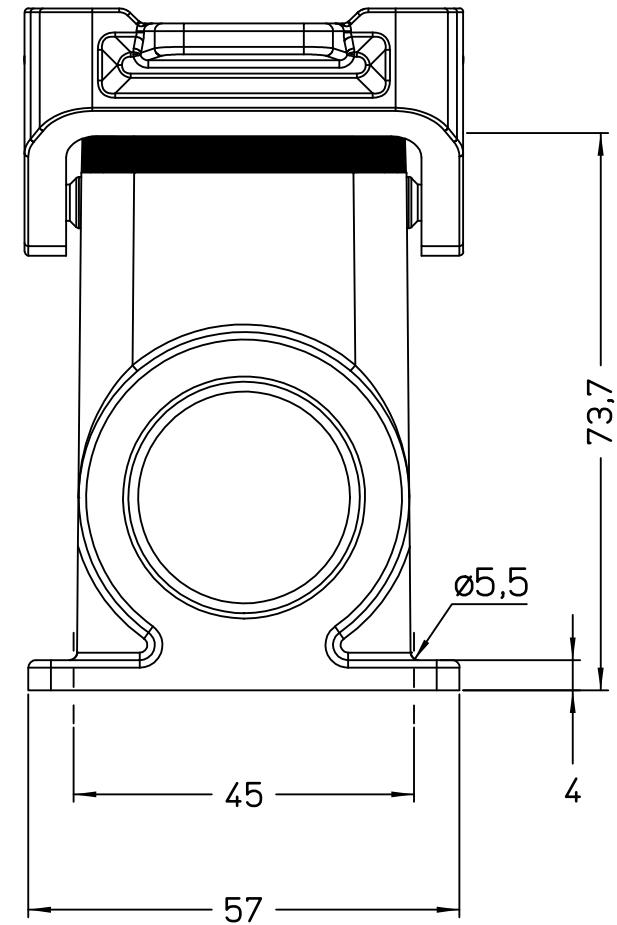

Diritti riservati All rights reserved

1

2

3

Dimensions  
in mm

Simplified representation with dimensions without tolerance

Original Size A4

JMPAP 10.32

Date 08/11/23

surface mounting housing, size "57.27", 1x M32 side entry,

Sign. G. Renna

with 2 Jei-P levers

Scale  
1:1

1

2

3