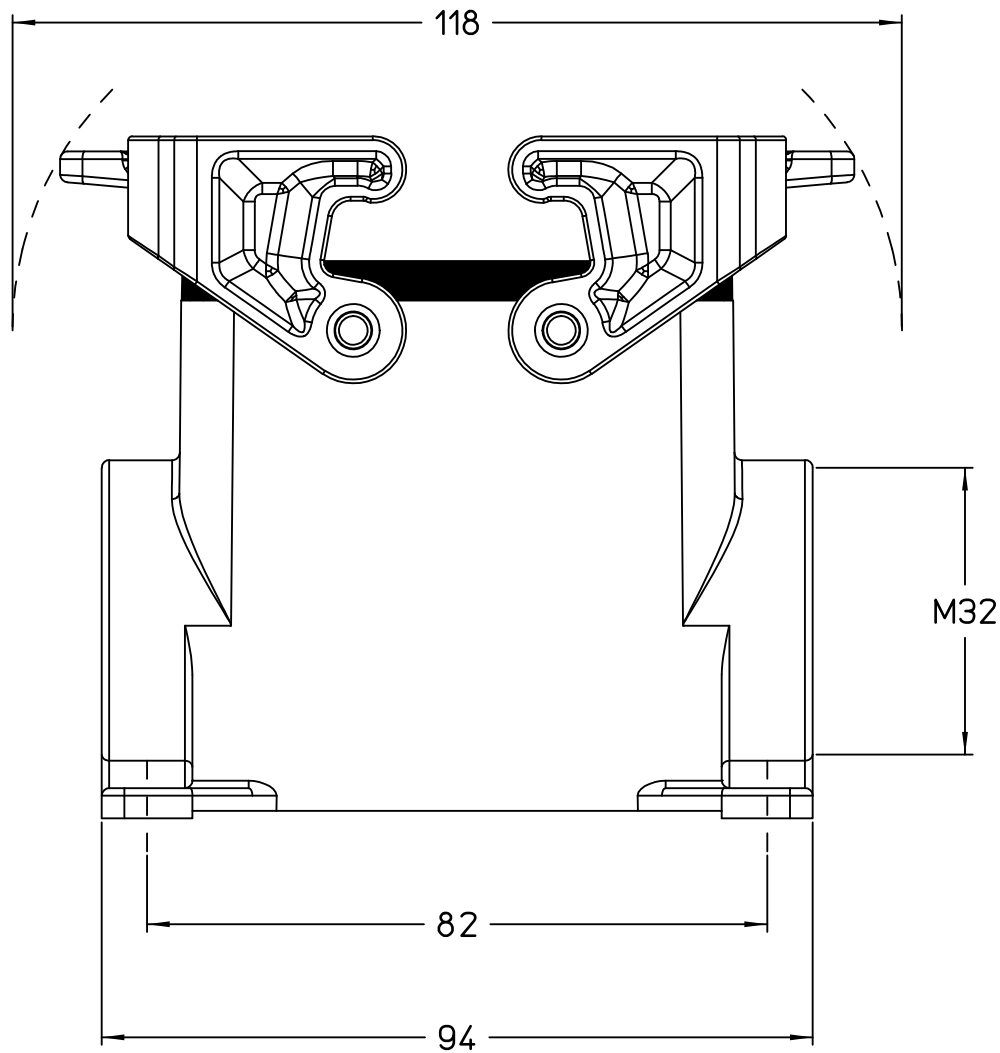

Diritti riservati All rights reserved

1

2

3

Dimensions  
in mm

Simplified representation with dimensions without tolerance

Original Size A4

JMPAP 10.32

Date 08/11/23

surface mounting housing, size "57.27", 1x M32 side entry,

Sign. G. Renna

with 2 Jei-P levers

Scale  
1:1

1

2

3