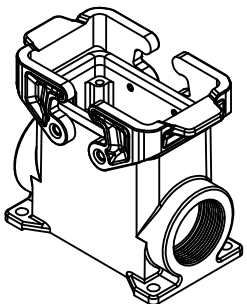

Diritti riservati All rights reserved

1

2

3

Dimensions  
in mm

Simplified representation with dimensions without tolerance

Original Size A4

JMPAP 10.32

Date 08/11/23

surface mounting housing, size "57.27", 1x M32 side entry,

Sign. G. Renna

with 2 Jei-P levers

Scale  
1:1

1

2

3